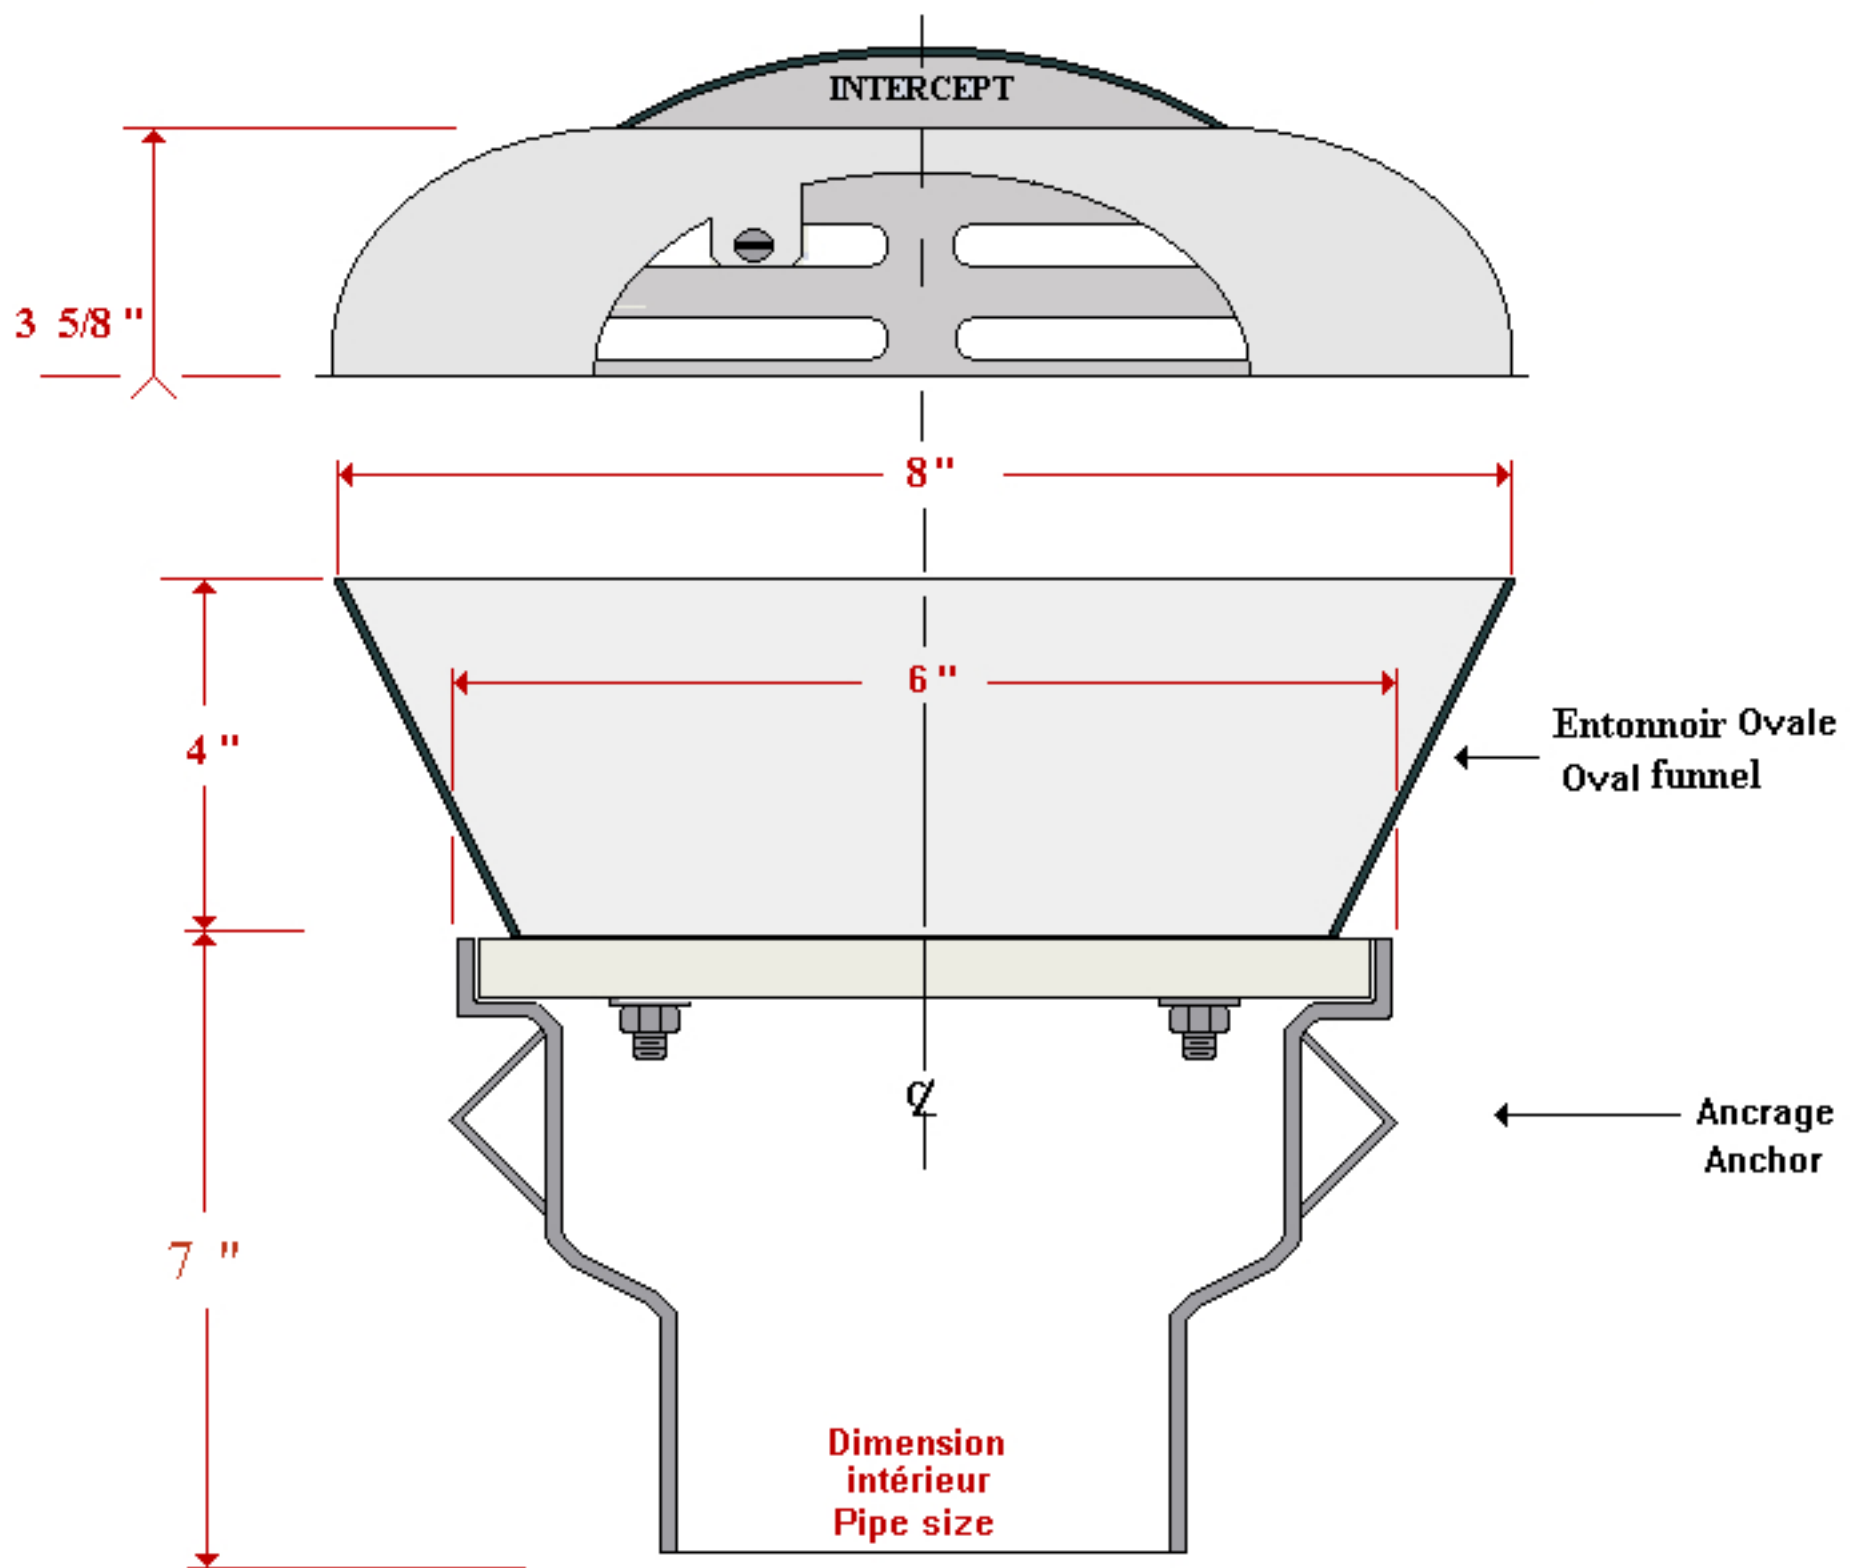

Les Industries Intercept Inc. Drain Series - 1200

Drain de plancher avec entonnoir ovale

Floor drain with oval funnel

- DRAIN No 1203 3"
- DRAIN No 1204 4"

OPTIONS

- 10 - Panier a sédiment
Basket
- 15 - Amorceur 1/2 "
Primer tap 1/2 "
- 20 - Fini miroir
Mirror finish
- 25 - Fini no- 4
No- 4 finish
- 30 - Acier inoxydable type- 304
Stainless steel type- 304
- 35 - Acier inoxydable type- 316- L
Stainless steel type- 316- L
- 40 - Grille 1/4 " d' épais
Grate 1/4 " thick
- 41 - Plaque solide interchangeable 3/8 " polie
Interchangeable polish plate 3/8 "
- 42 - Grille avec rainure 3/8 " d' épais
Slotted grate 3/8 " thick